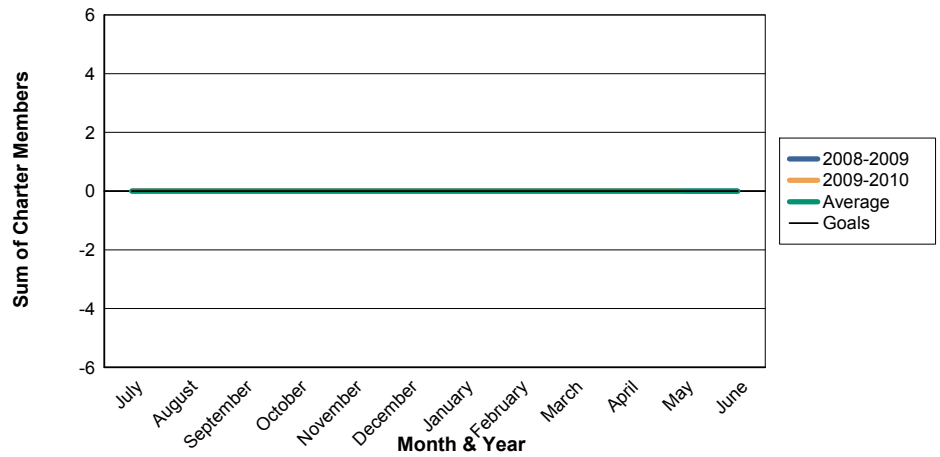

3 Year Comparisons for GMT Constitutional Area 1

By GMT District

As of May 2010

Sum of New Clubs/ Month & Year

For District 20 Y1

Sum of Dropped Clubs/ Month & Year

For District 20 Y1

Sum of Net Clubs/ Month & Year

For District 20 Y1

Sum of Charter Members/ Month & Year

For District 20 Y1

3 Year Comparisons for GMT Constitutional Area 1

By GMT District

As of May 2010

Sum of New Members/ Month & Year

For District 20 Y1