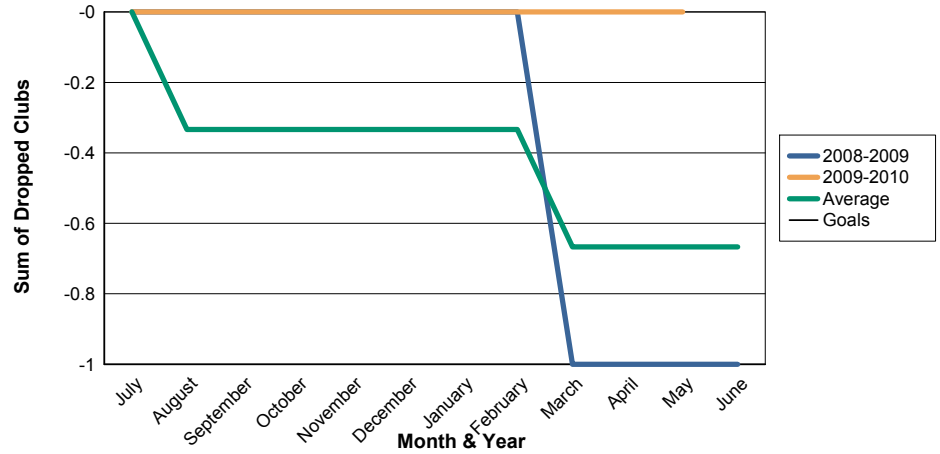

3 Year Comparisons for GMT Constitutional Area 1

By GMT District

As of May 2010

Sum of New Clubs/ Month & Year

For District 20 Y1

Sum of Dropped Clubs/ Month & Year

For District 20 Y1

Sum of Net Clubs/ Month & Year