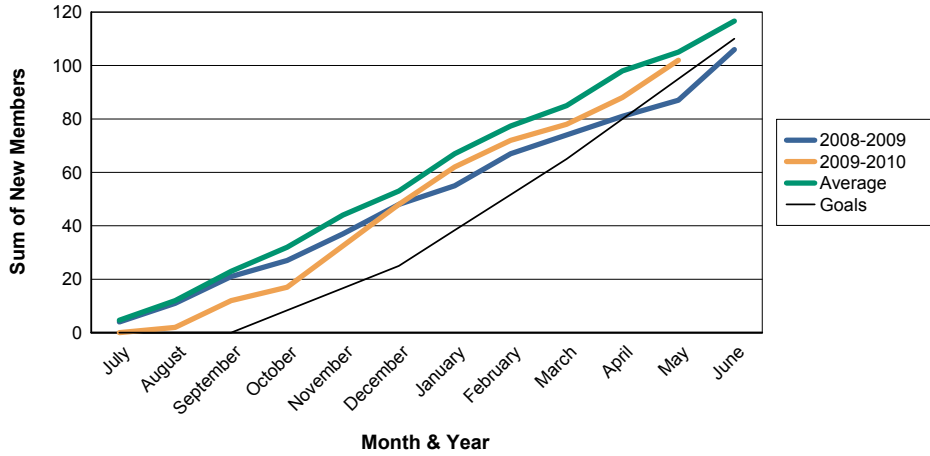

3 Year Comparisons for GMT Constitutional Area 1

By GMT District

As of May 2010

Sum of New Clubs/ Month & Year

For District 20 Y1

Sum of Dropped Clubs/ Month & Year

For District 20 Y1

Sum of Net Clubs/ Month & Year

For District 20 Y1

Sum of Charter Members/ Month & Year

For District 20 Y1

3 Year Comparisons for GMT Constitutional Area 1

By GMT District

As of May 2010

Sum of New Members/ Month & Year

For District 20 Y1

Sum of Dropped Members/ Month & Year

For District 20 Y1

Sum of Net Members/ Month & Year

For District 20 Y1