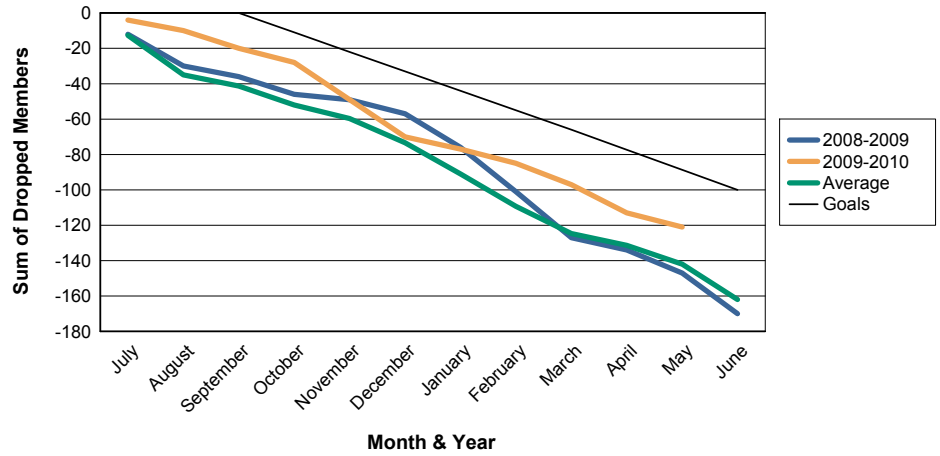

3 Year Comparisons for GMT Constitutional Area 1

By GMT District

As of May 2010

Sum of New Clubs/ Month & Year

For District 20 Y1

Sum of Dropped Clubs/ Month & Year

For District 20 Y1

Sum of Net Clubs/ Month & Year

For District 20 Y1

Sum of Charter Members/ Month & Year

For District 20 Y1

3 Year Comparisons for GMT Constitutional Area 1

By GMT District

As of May 2010

Sum of New Members/ Month & Year

For District 20 Y1

Sum of Dropped Members/ Month & Year

For District 20 Y1

Sum of Net Members/ Month & Year

For District 20 Y1