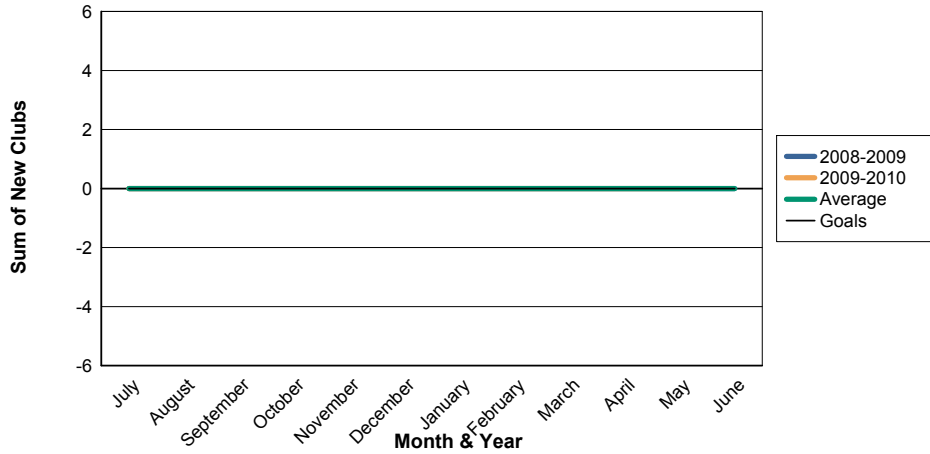

3 Year Comparisons for GMT Constitutional Area 1

By GMT District

As of May 2010

Sum of New Clubs/ Month & Year

For District 20 Y1

Sum of Dropped Clubs/ Month & Year

For District 20 Y1

Sum of Net Clubs/ Month & Year