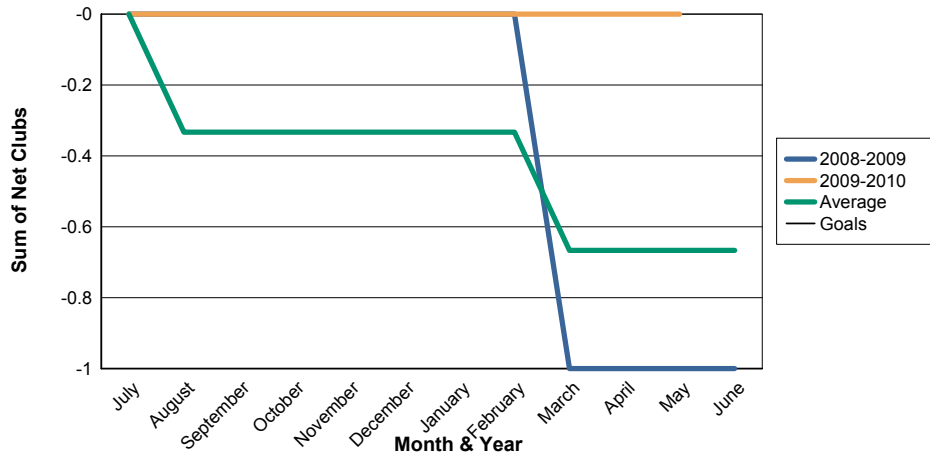

Sum of Net Clubs/ Month & Year

For District 20 Y1